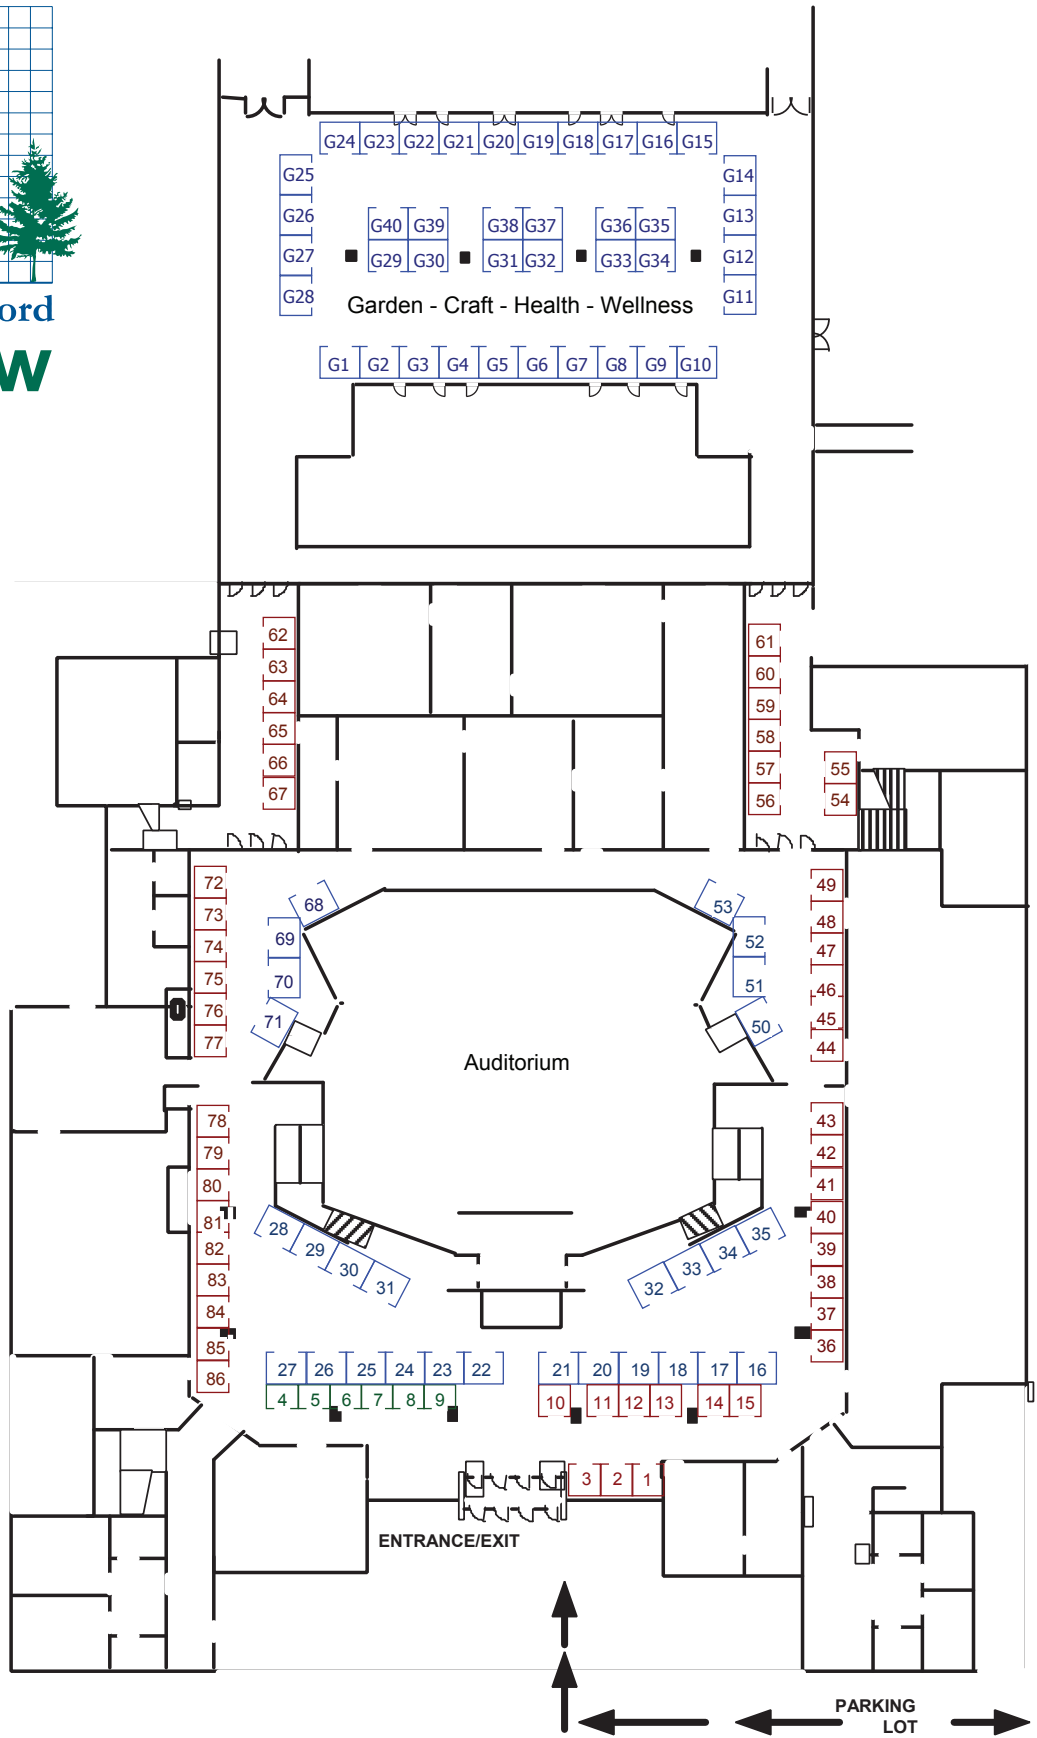

2012 Greater New Bedford Home Show

Saturday, March 3, 2012
10:00 a.m. - 4:00 p.m.

Sunday, March 4, 2012
11:00 a.m. - 4:00 p.m.

Greater New Bedford Regional
Vocational Technical High School

Sponsored by:

**NEW BEDFORD
AREA CHAMBER
OF COMMERCE**

SouthCoast Media Group
SouthCoastTODAY.com

Booths 1-3, 10-15, 36-49, 54-67, 72-86 are 8' deep x 8' wide
 Booths 4-9 are 6' deep x 8' wide
 Booths 16-35, 50-53, 68-71 are 8' deep x 10' wide
 Booths G1-G40 are 8' deep x 8' wide